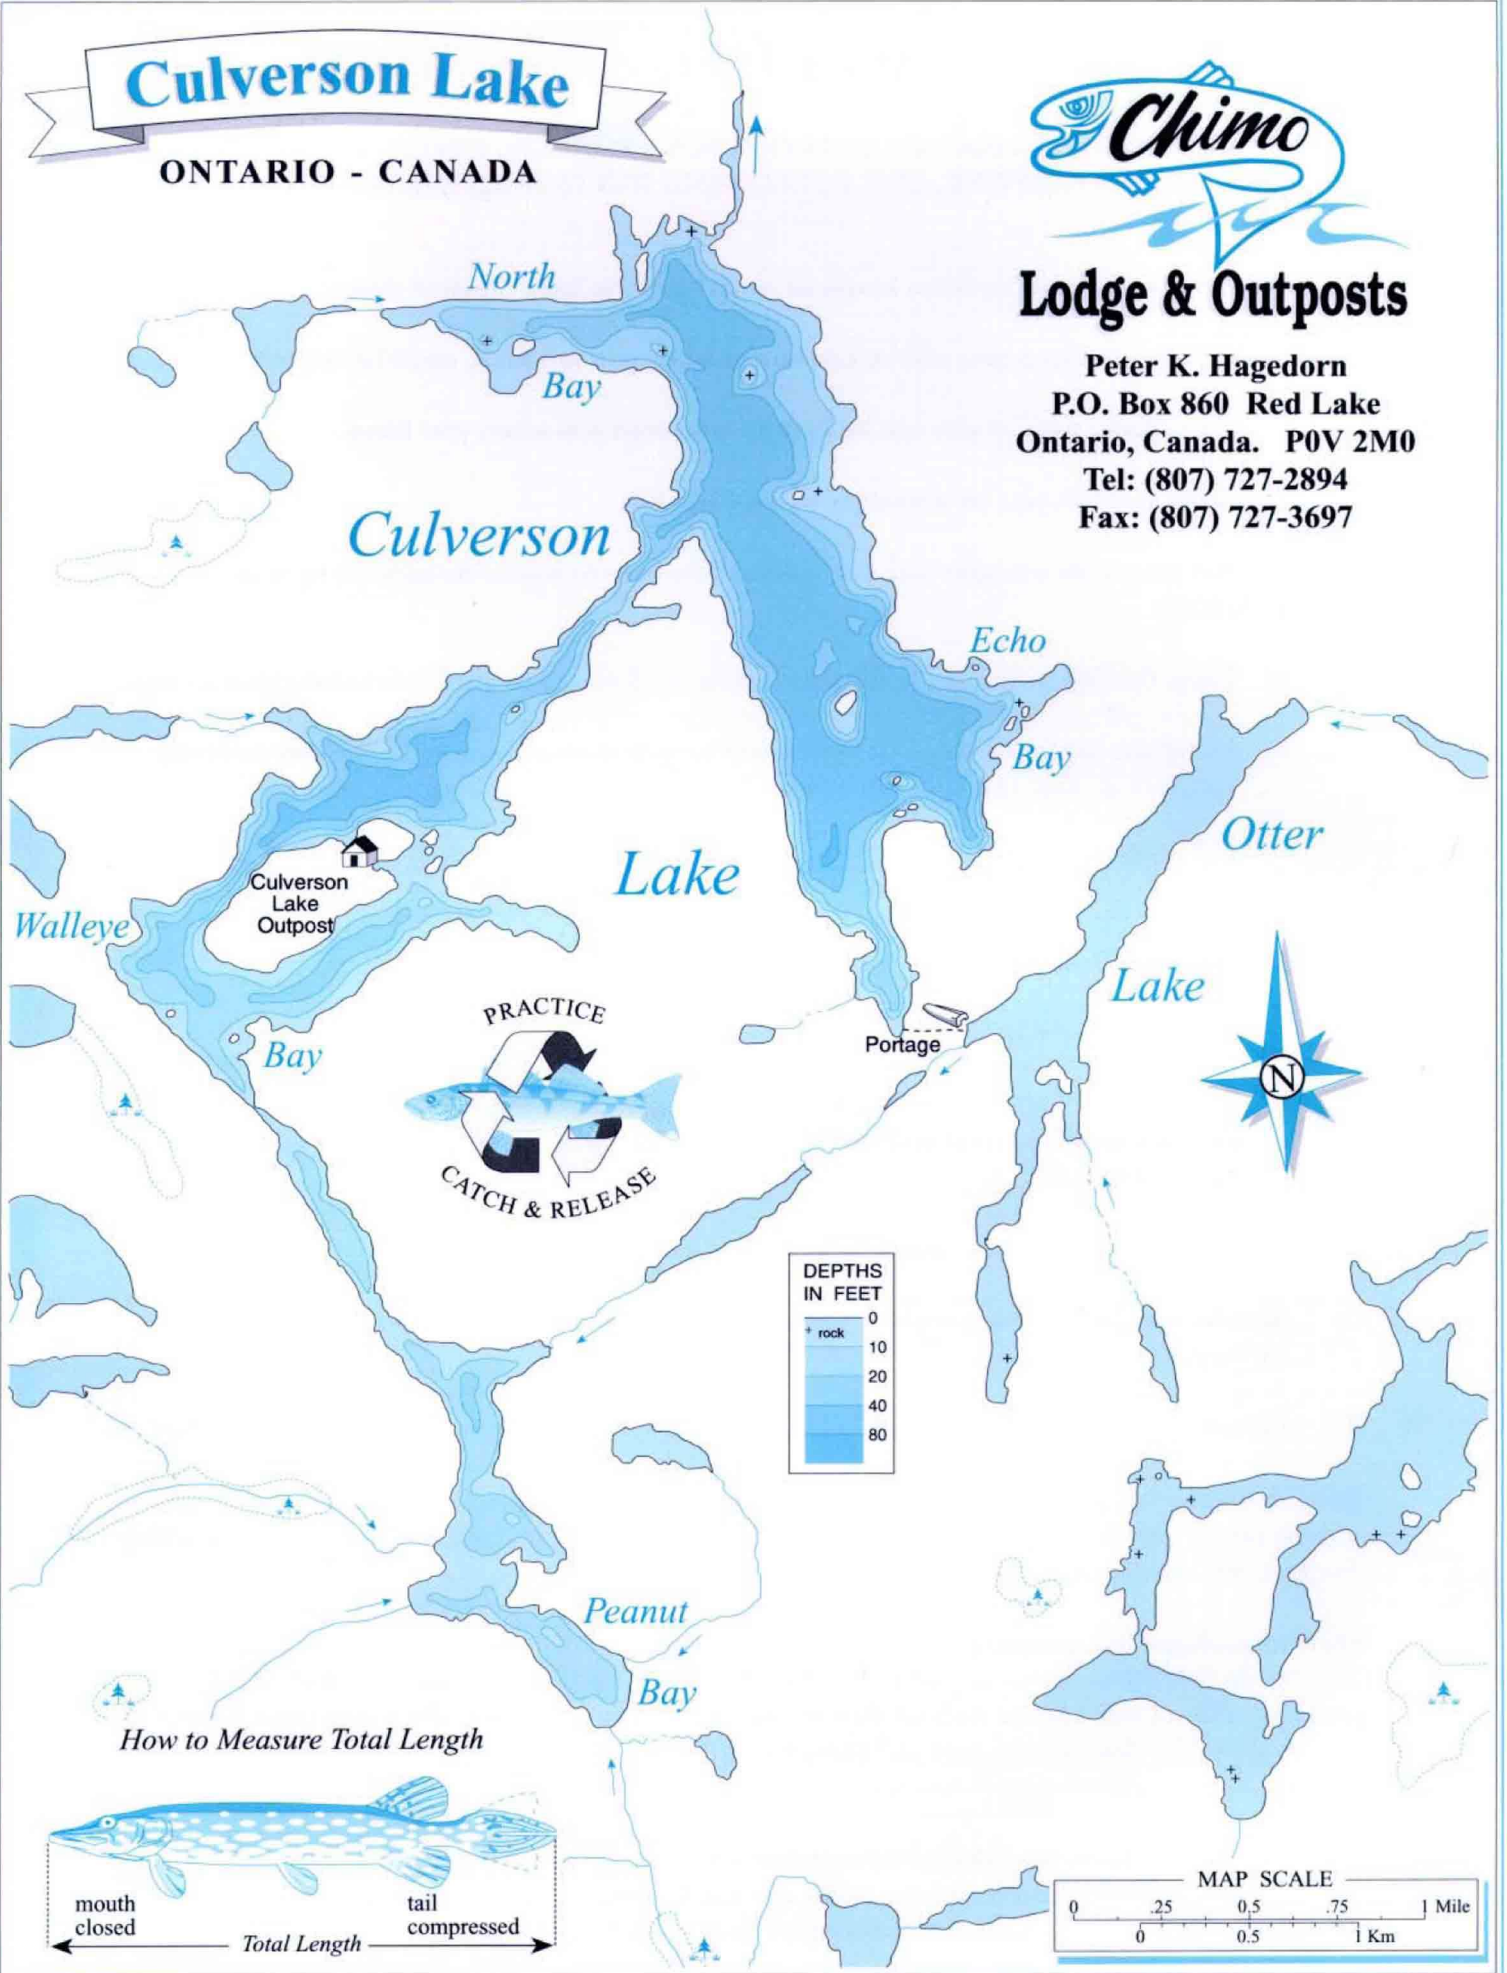

Culverson Lake

ONTARIO - CANADA

Lodge & Outposts

Peter K. Hagedorn
P.O. Box 860 Red Lake
Ontario, Canada. P0V 2M0
Tel: (807) 727-2894
Fax: (807) 727-3697

How to Measure Total Length